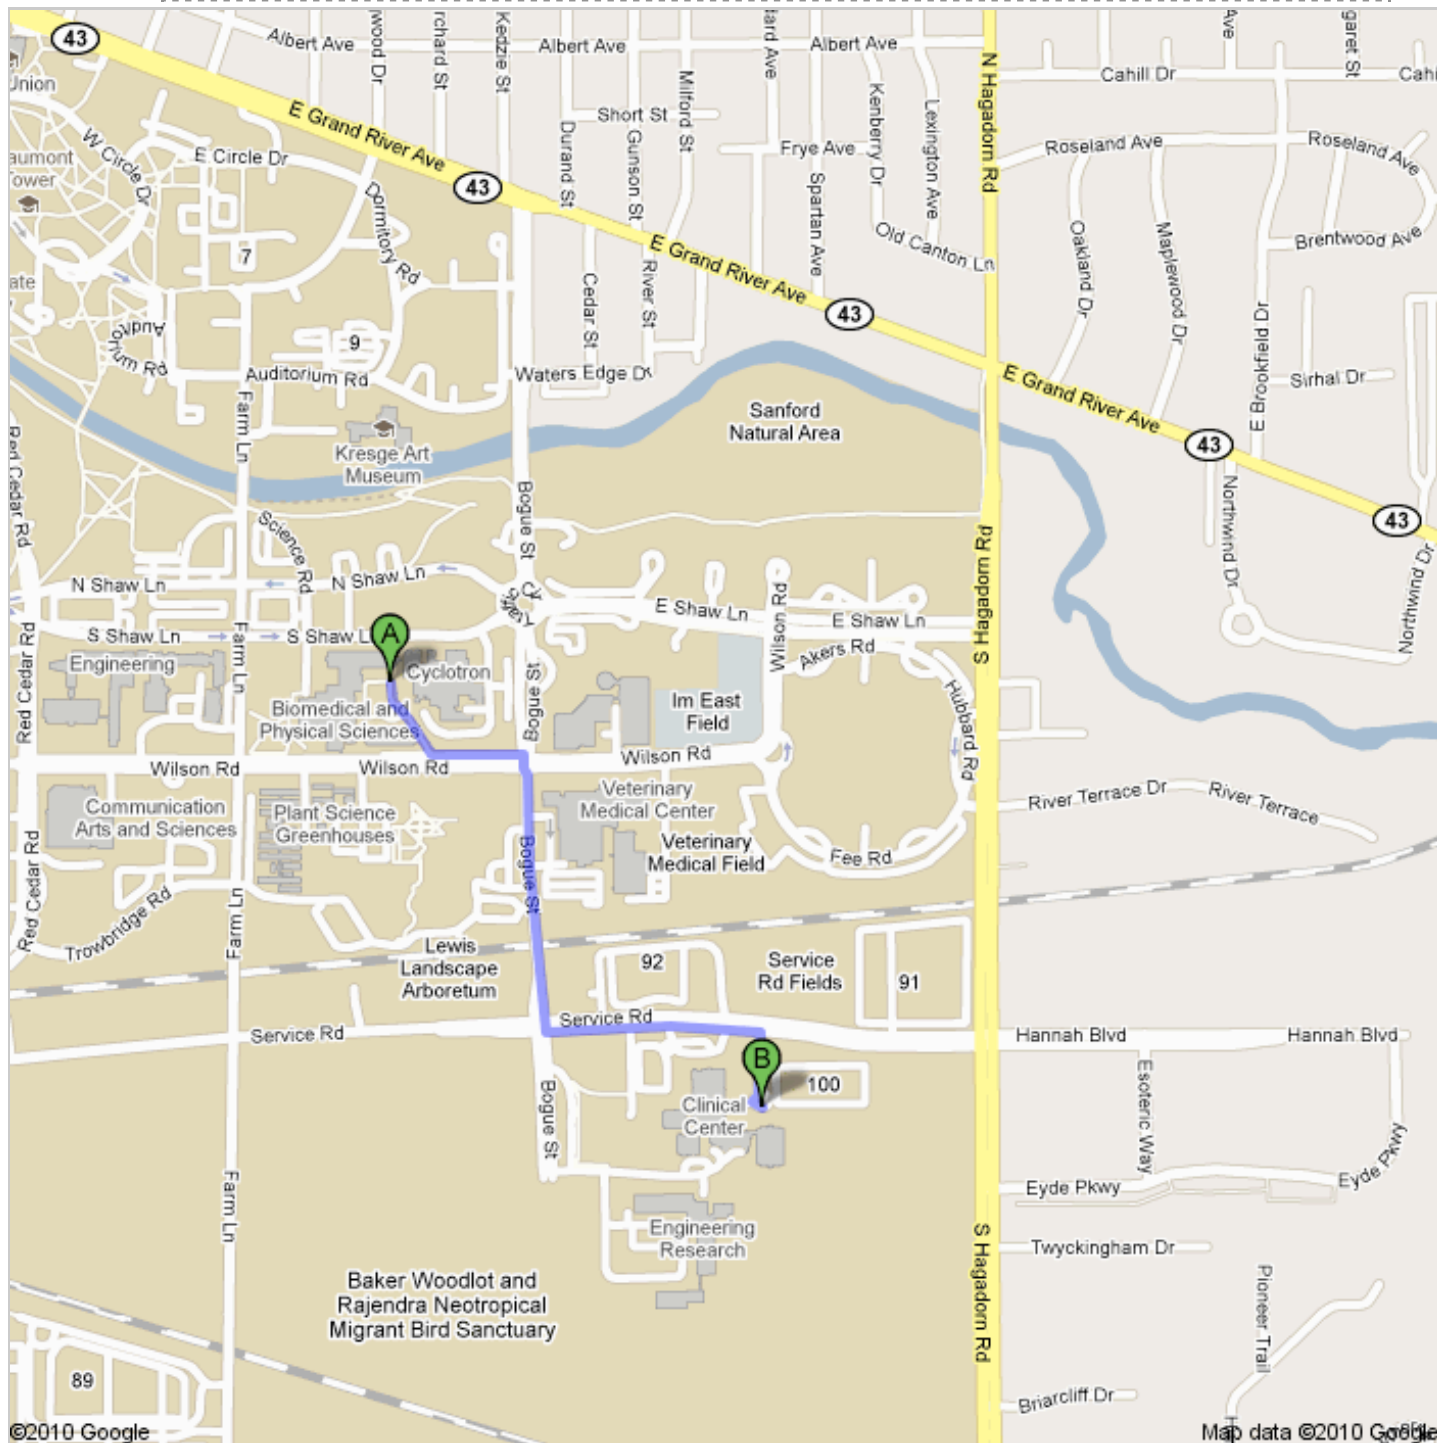

Directions to Unknown road  
0.8 mi - about 15 mins

**Save trees. Go green!**  
 Download Google Maps on your phone at [google.com/gmm](http://google.com/gmm)

**Walking directions are in beta.**  
 Use caution - This route may be missing sidewalks or pedestrian paths.

 Unknown road

- 
- |   |                           |
|---|---------------------------|
| 1. Head <b>south</b> toward <b>Bogue St</b><br>About 4 mins   | go 0.2 mi<br>total 0.2 mi |
|  2. Turn <b>right</b> at <b>Bogue St</b><br>About 6 mins  | go 0.3 mi<br>total 0.5 mi |
|  3. Turn <b>left</b> at <b>Service Rd</b><br>About 4 mins | go 0.2 mi<br>total 0.7 mi |
|  4. Turn <b>right</b><br>About 2 mins                     | go 407 ft<br>total 0.8 mi |
|  5. Turn <b>left</b>                                      | go 66 ft<br>total 0.8 mi  |

 Unknown road

---

These directions are for planning purposes only. You may find that construction projects, traffic, weather, or other events may cause conditions to differ from the map results, and you should plan your route accordingly. You must obey all signs or notices regarding your route.

Map data ©2010 Google

Directions weren't right? Please find your route on [maps.google.com](http://maps.google.com) and click "Report a problem" at the bottom left.